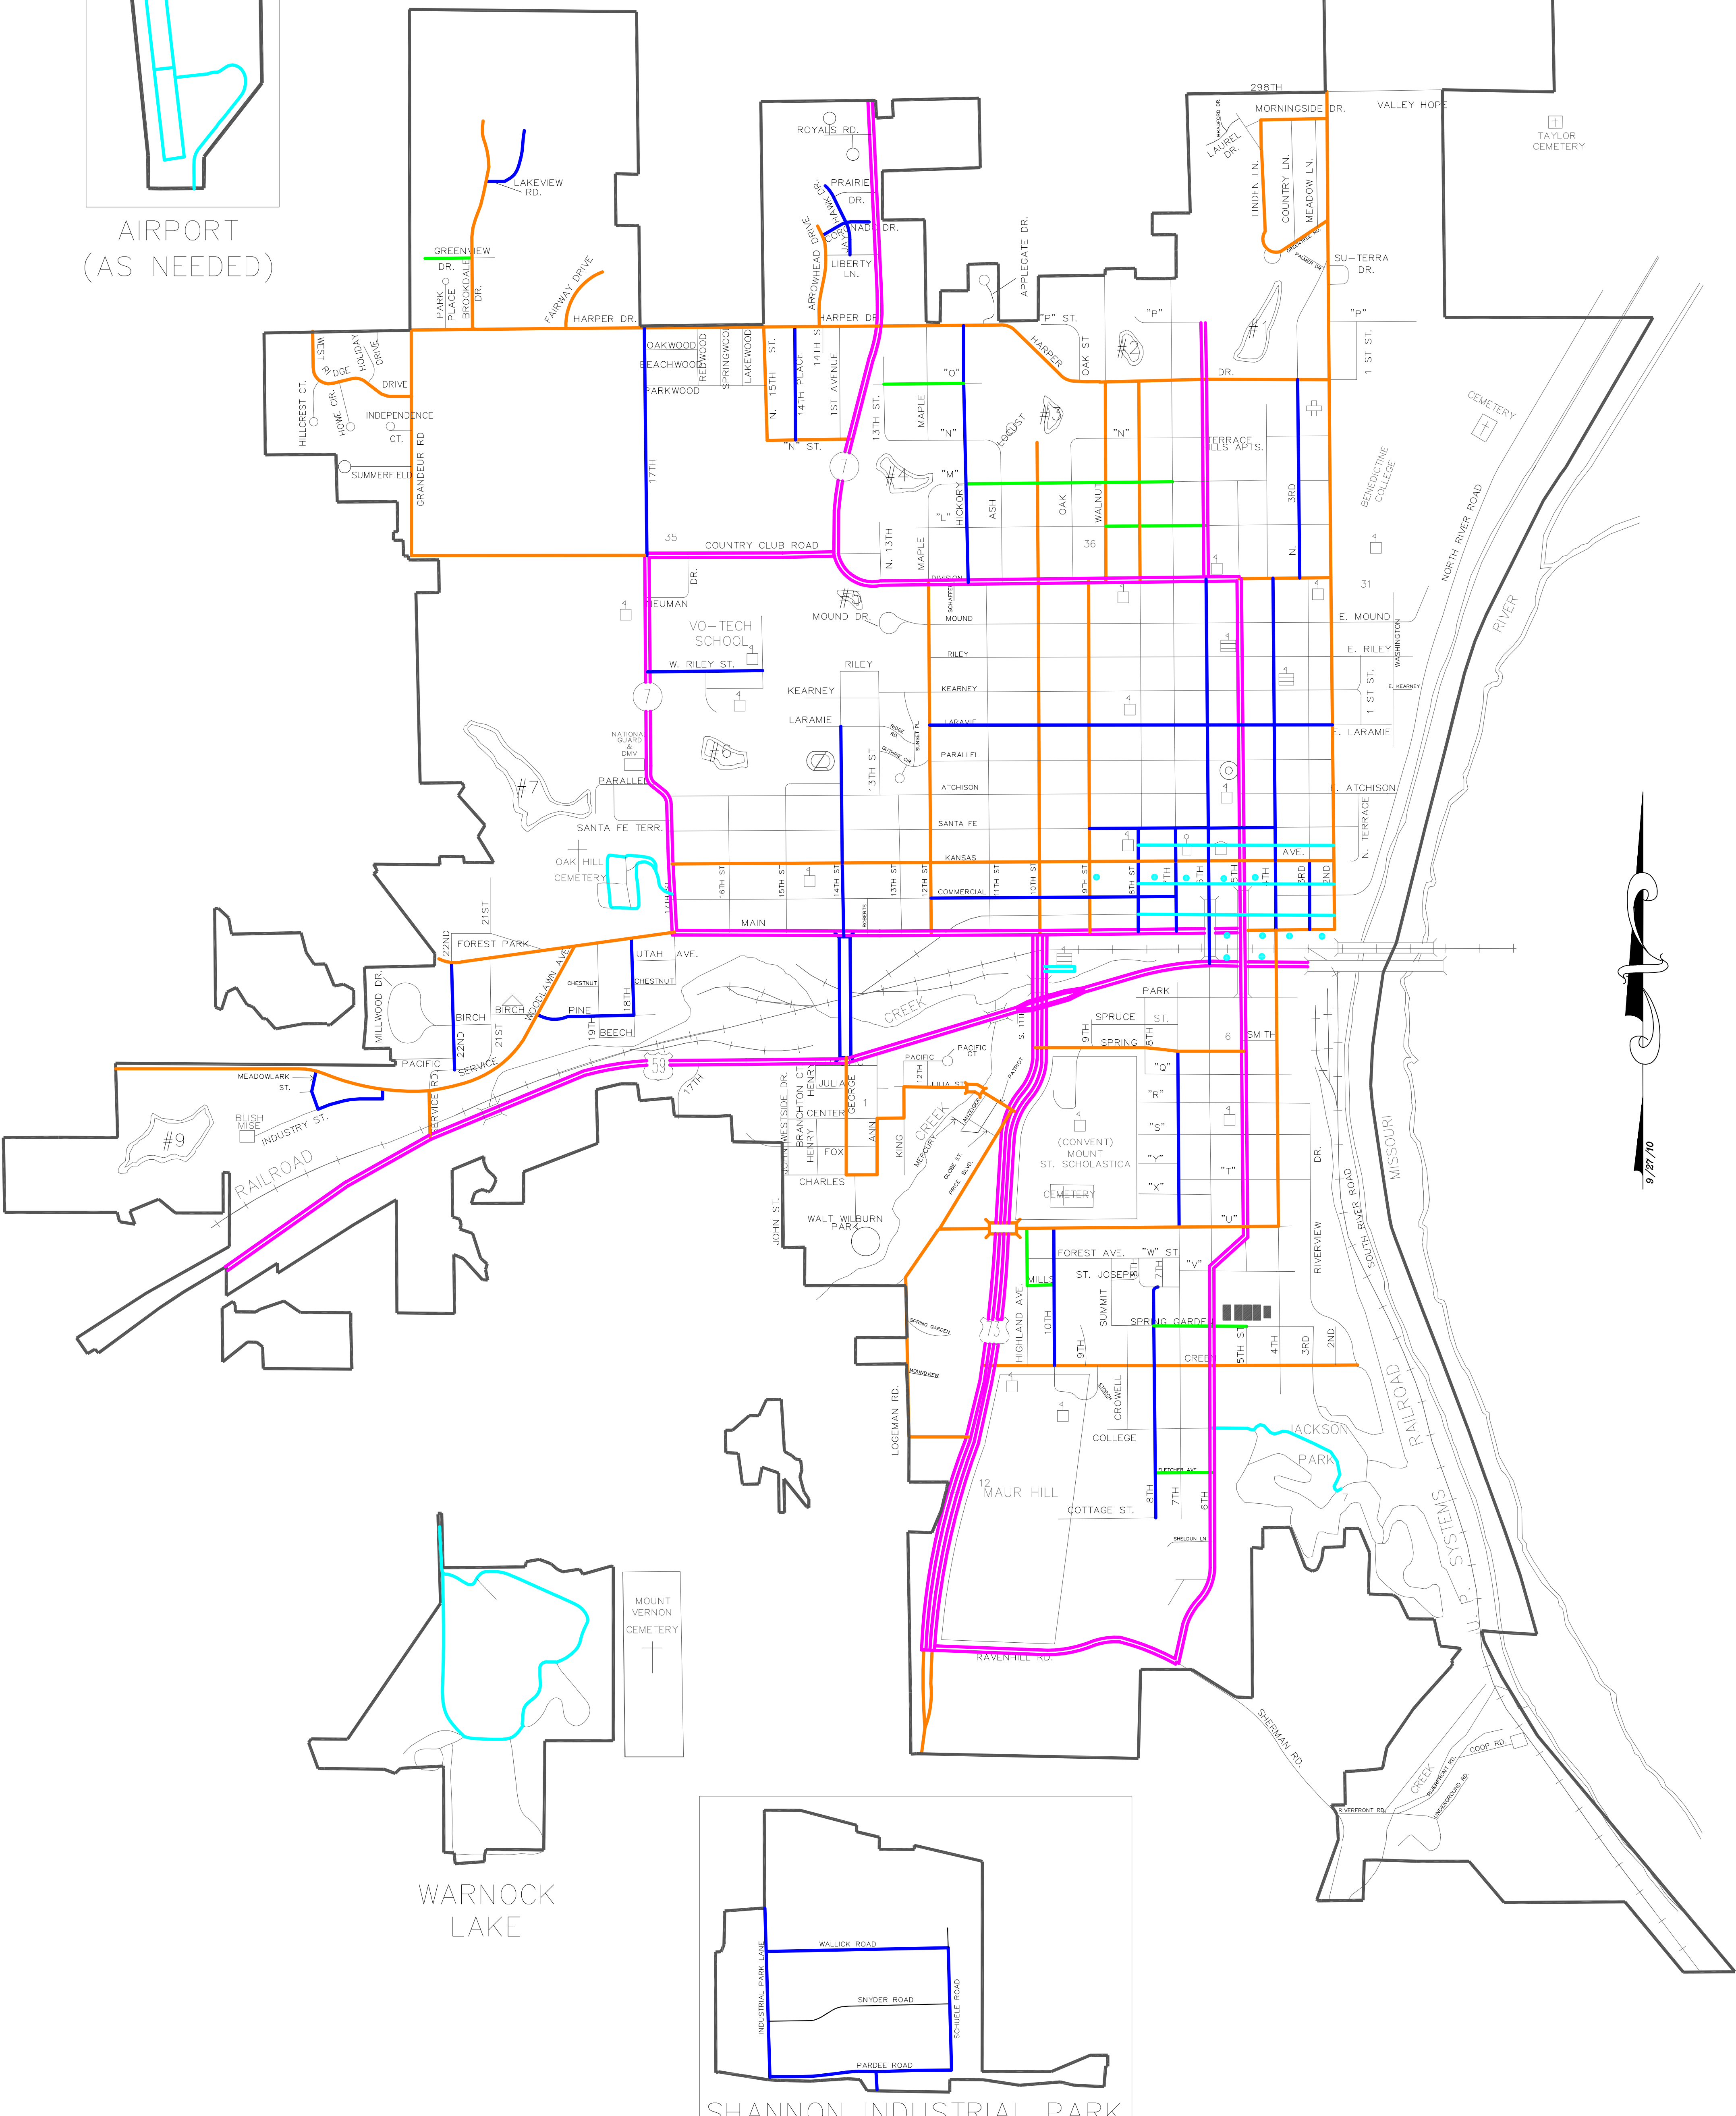

CITY OF ATCHISON SNOW REMOVAL ROUTES

- EMERGENCY SNOW ROUTES
- PRIMARY SNOW ROUTES
- SECONDARY SNOW ROUTES
- PARK DEPT. SNOW ROUTES
- SCHOOL BUS SNOW ROUTES

AIRPORT
(AS NEEDED)

WARNOCK
LAKE

SHANNON INDUSTRIAL PARK